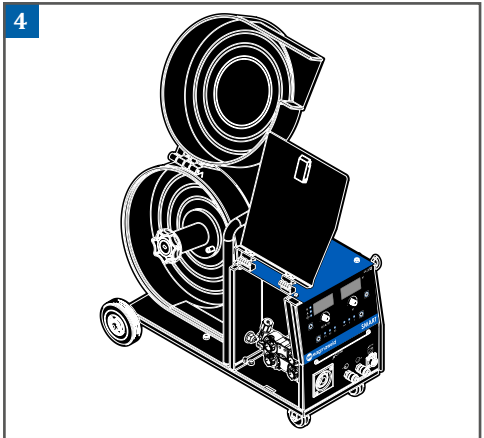

QUICK START
SMART SERIES

(+90) 444 93 53
magmaweld.com
info@magmaweld.com

(+90) 538 927 12 62

6

| Type | Definition | Size | Code | |
|------|------------|------------|--------|--------|
| V | Steel | 0.8-1.0 mm | Green | Yellow |
| V | Steel | 1.0-1.2 mm | Yellow | Red |
| V | Steel | 1.2-1.6 mm | Red | Black |
| V | Steel | 2.0-2.4 mm | Blue | Black |
| U | Al | 0.8-1.0 mm | Green | Yellow |
| U | Al | 1.0-1.2 mm | Yellow | Red |
| U | Al | 1.2-1.6 mm | Red | Black |
| U | Al | 2.0-2.4 mm | Blue | Black |
| FCW | FCW | 1.0-1.2 mm | Green | Red |
| FCW | FCW | 1.2-1.6 mm | Red | Black |
| FCW | FCW | 2.0-2.4 mm | Blue | Black |