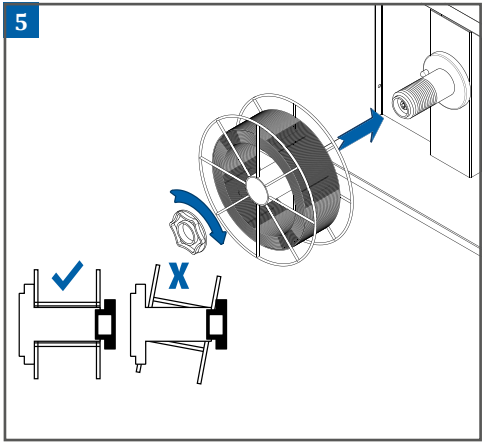

QUICK START
SMART SERIES

(+90) 444 93 53
magmaweld.com
info@magmaweld.com

(+90) 538 927 12 62

6

| Type | Definition | Size | Code | |
|------|------------|------------|--------|--------|
| V | Steel | 0.8-1.0 mm | Green | Yellow |
| V | Steel | 1.0-1.2 mm | Yellow | Red |
| V | Steel | 1.2-1.6 mm | Red | Black |
| V | Steel | 2.0-2.4 mm | Blue | Black |
| U | Al | 0.8-1.0 mm | Green | Yellow |
| U | Al | 1.0-1.2 mm | Yellow | Red |
| U | Al | 1.2-1.6 mm | Red | Black |
| U | Al | 2.0-2.4 mm | Blue | Black |
| FCW | FCW | 1.0-1.2 mm | Green | Red |
| FCW | FCW | 1.2-1.6 mm | Red | Black |
| FCW | FCW | 2.0-2.4 mm | Blue | Black |