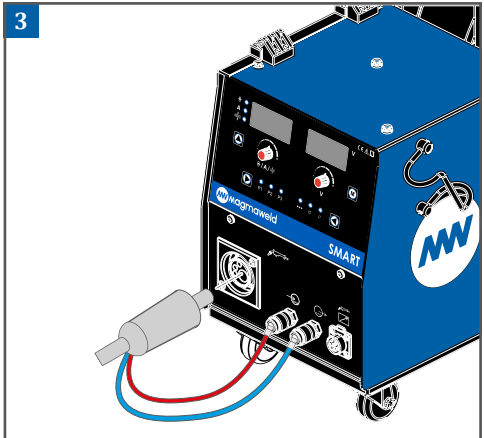

QUICK START
SMART SERIES

(+90) 444 93 53
magmaweld.com
info@magmaweld.com

(+90) 538 927 12 62

6

| Type | Definition | Size | Code | |
|------|------------|------------|--------|--------|
| V | Steel | 0.8-1.0 mm | Green | Yellow |
| V | Steel | 1.0-1.2 mm | Yellow | Red |
| V | Steel | 1.2-1.6 mm | Red | Black |
| V | Steel | 2.0-2.4 mm | Blue | Black |
| U | Al | 0.8-1.0 mm | Green | Yellow |
| U | Al | 1.0-1.2 mm | Yellow | Red |
| U | Al | 1.2-1.6 mm | Red | Black |
| U | Al | 2.0-2.4 mm | Blue | Black |
| FCW | FCW | 1.0-1.2 mm | Green | Red |
| FCW | FCW | 1.2-1.6 mm | Red | Black |
| FCW | FCW | 2.0-2.4 mm | Blue | Black |