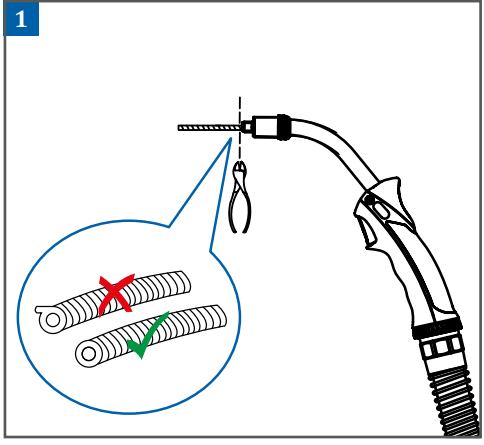

QUICK START
SMART SERIES

(+90) 444 93 53
magmaweld.com
info@magmaweld.com

(+90) 538 927 12 62

6

| Type | Definition | Size | Code | |
|------|------------|------------|--------|--------|
| V | Steel | 0.8-1.0 mm | Green | Yellow |
| V | Steel | 1.0-1.2 mm | Yellow | Red |
| V | Steel | 1.2-1.6 mm | Red | Black |
| V | Steel | 2.0-2.4 mm | Blue | Black |
| U | Al | 0.8-1.0 mm | Green | Yellow |
| U | Al | 1.0-1.2 mm | Yellow | Red |
| U | Al | 1.2-1.6 mm | Red | Black |
| U | Al | 2.0-2.4 mm | Blue | Black |
| FCW | FCW | 1.0-1.2 mm | Green | Red |
| FCW | FCW | 1.2-1.6 mm | Red | Black |
| FCW | FCW | 2.0-2.4 mm | Blue | Black |