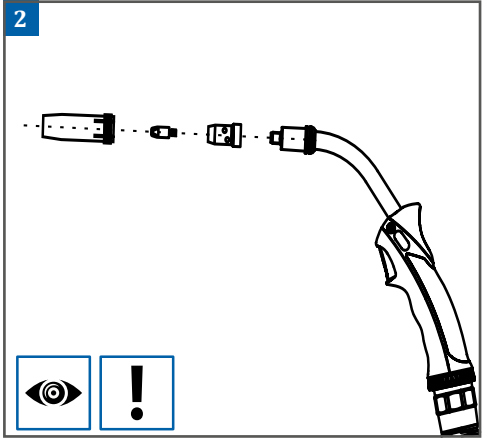

QUICK START
SMART SERIES

(+90) 444 93 53
magmaweld.com
info@magmaweld.com

(+90) 538 927 12 62

6

| Type | Definition | Size | Code | |
|------|------------|------------|--------|--------|
| V | Steel | 0.8-1.0 mm | Green | Yellow |
| V | Steel | 1.0-1.2 mm | Yellow | Red |
| V | Steel | 1.2-1.6 mm | Red | Black |
| V | Steel | 2.0-2.4 mm | Blue | Black |
| U | Al | 0.8-1.0 mm | Green | Yellow |
| U | Al | 1.0-1.2 mm | Yellow | Red |
| U | Al | 1.2-1.6 mm | Red | Black |
| U | Al | 2.0-2.4 mm | Blue | Black |
| FCW | FCW | 1.0-1.2 mm | Green | Red |
| FCW | FCW | 1.2-1.6 mm | Red | Black |
| FCW | FCW | 2.0-2.4 mm | Blue | Black |